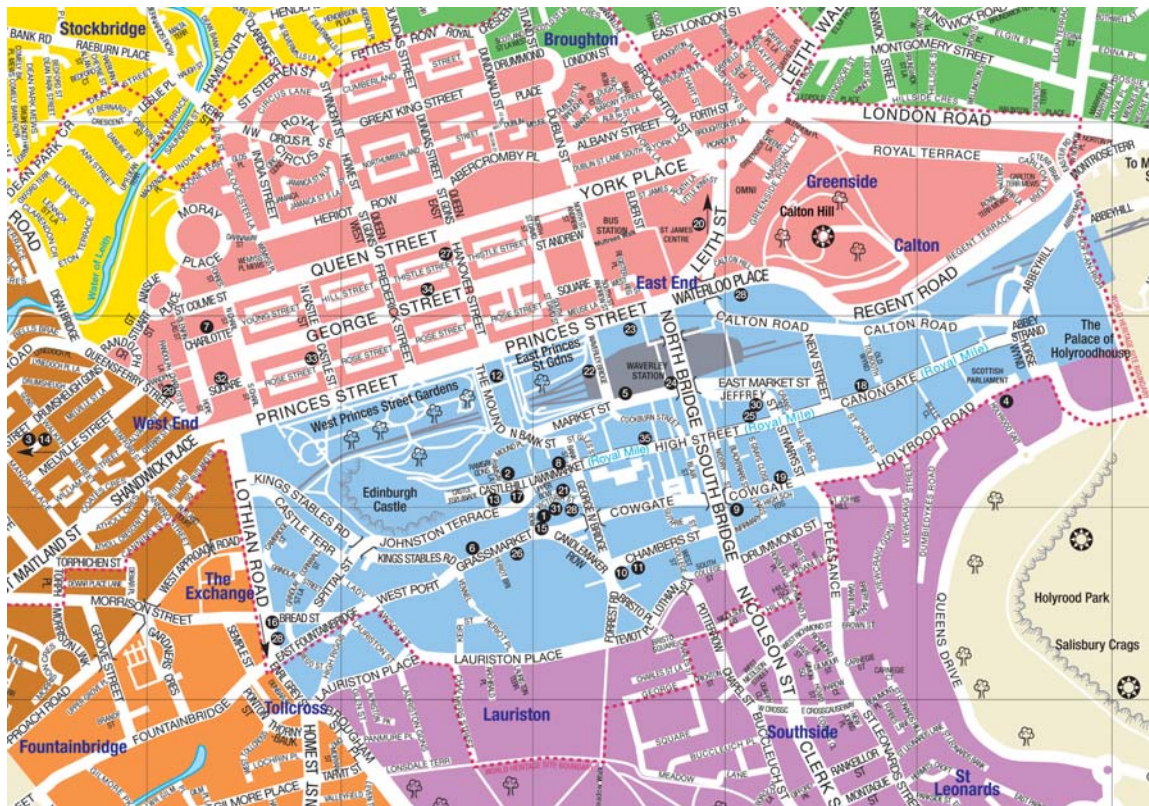

# Edinburgh City Centre Map

© PRM Marketing Ltd 2005

## Key

### Attractions

- |   |                                    |    |   |
|---|------------------------------------|----|---|
| 1 | The Cadies & Witchery Tours        | 8  | Gladstones Land                               |
| 2 | Camera Obscura & World of Illusion | 9  | Mercat Tours                                  |
| 3 | NGS - Dean Gallery                 | 10 | NMS – Museum of Scotland                      |
| 4 | Dynamic Earth                      | 11 | NMS – Royal Museum                            |
| 5 | Edinburgh Dungeon                  | 12 | NGS – Royal Scottish Academy Building         |
| 6 | Edinburgh Pub Literary Tour        | 13 | Scotch Whisky Heritage Centre                 |
| 7 | The Georgian House                 | 14 | NGS – Scottish National Gallery of Modern Art |